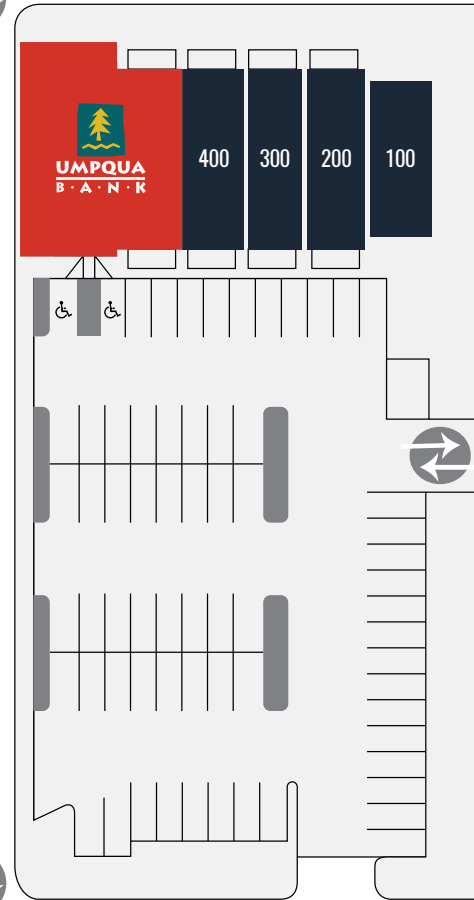

CALIFORNIA AVENUE SW

W LANDER STREET

42nd AVE SW

SHOPPING | SERVICES

-  Safeway
-  300 - Verizon Go Wireless
-  400 - Menchie's Yogurt
-  500 - Umpqua Bank

WELLNESS | BEAUTY

-  100 - Great Clips
-  200 - Inspire Pilates